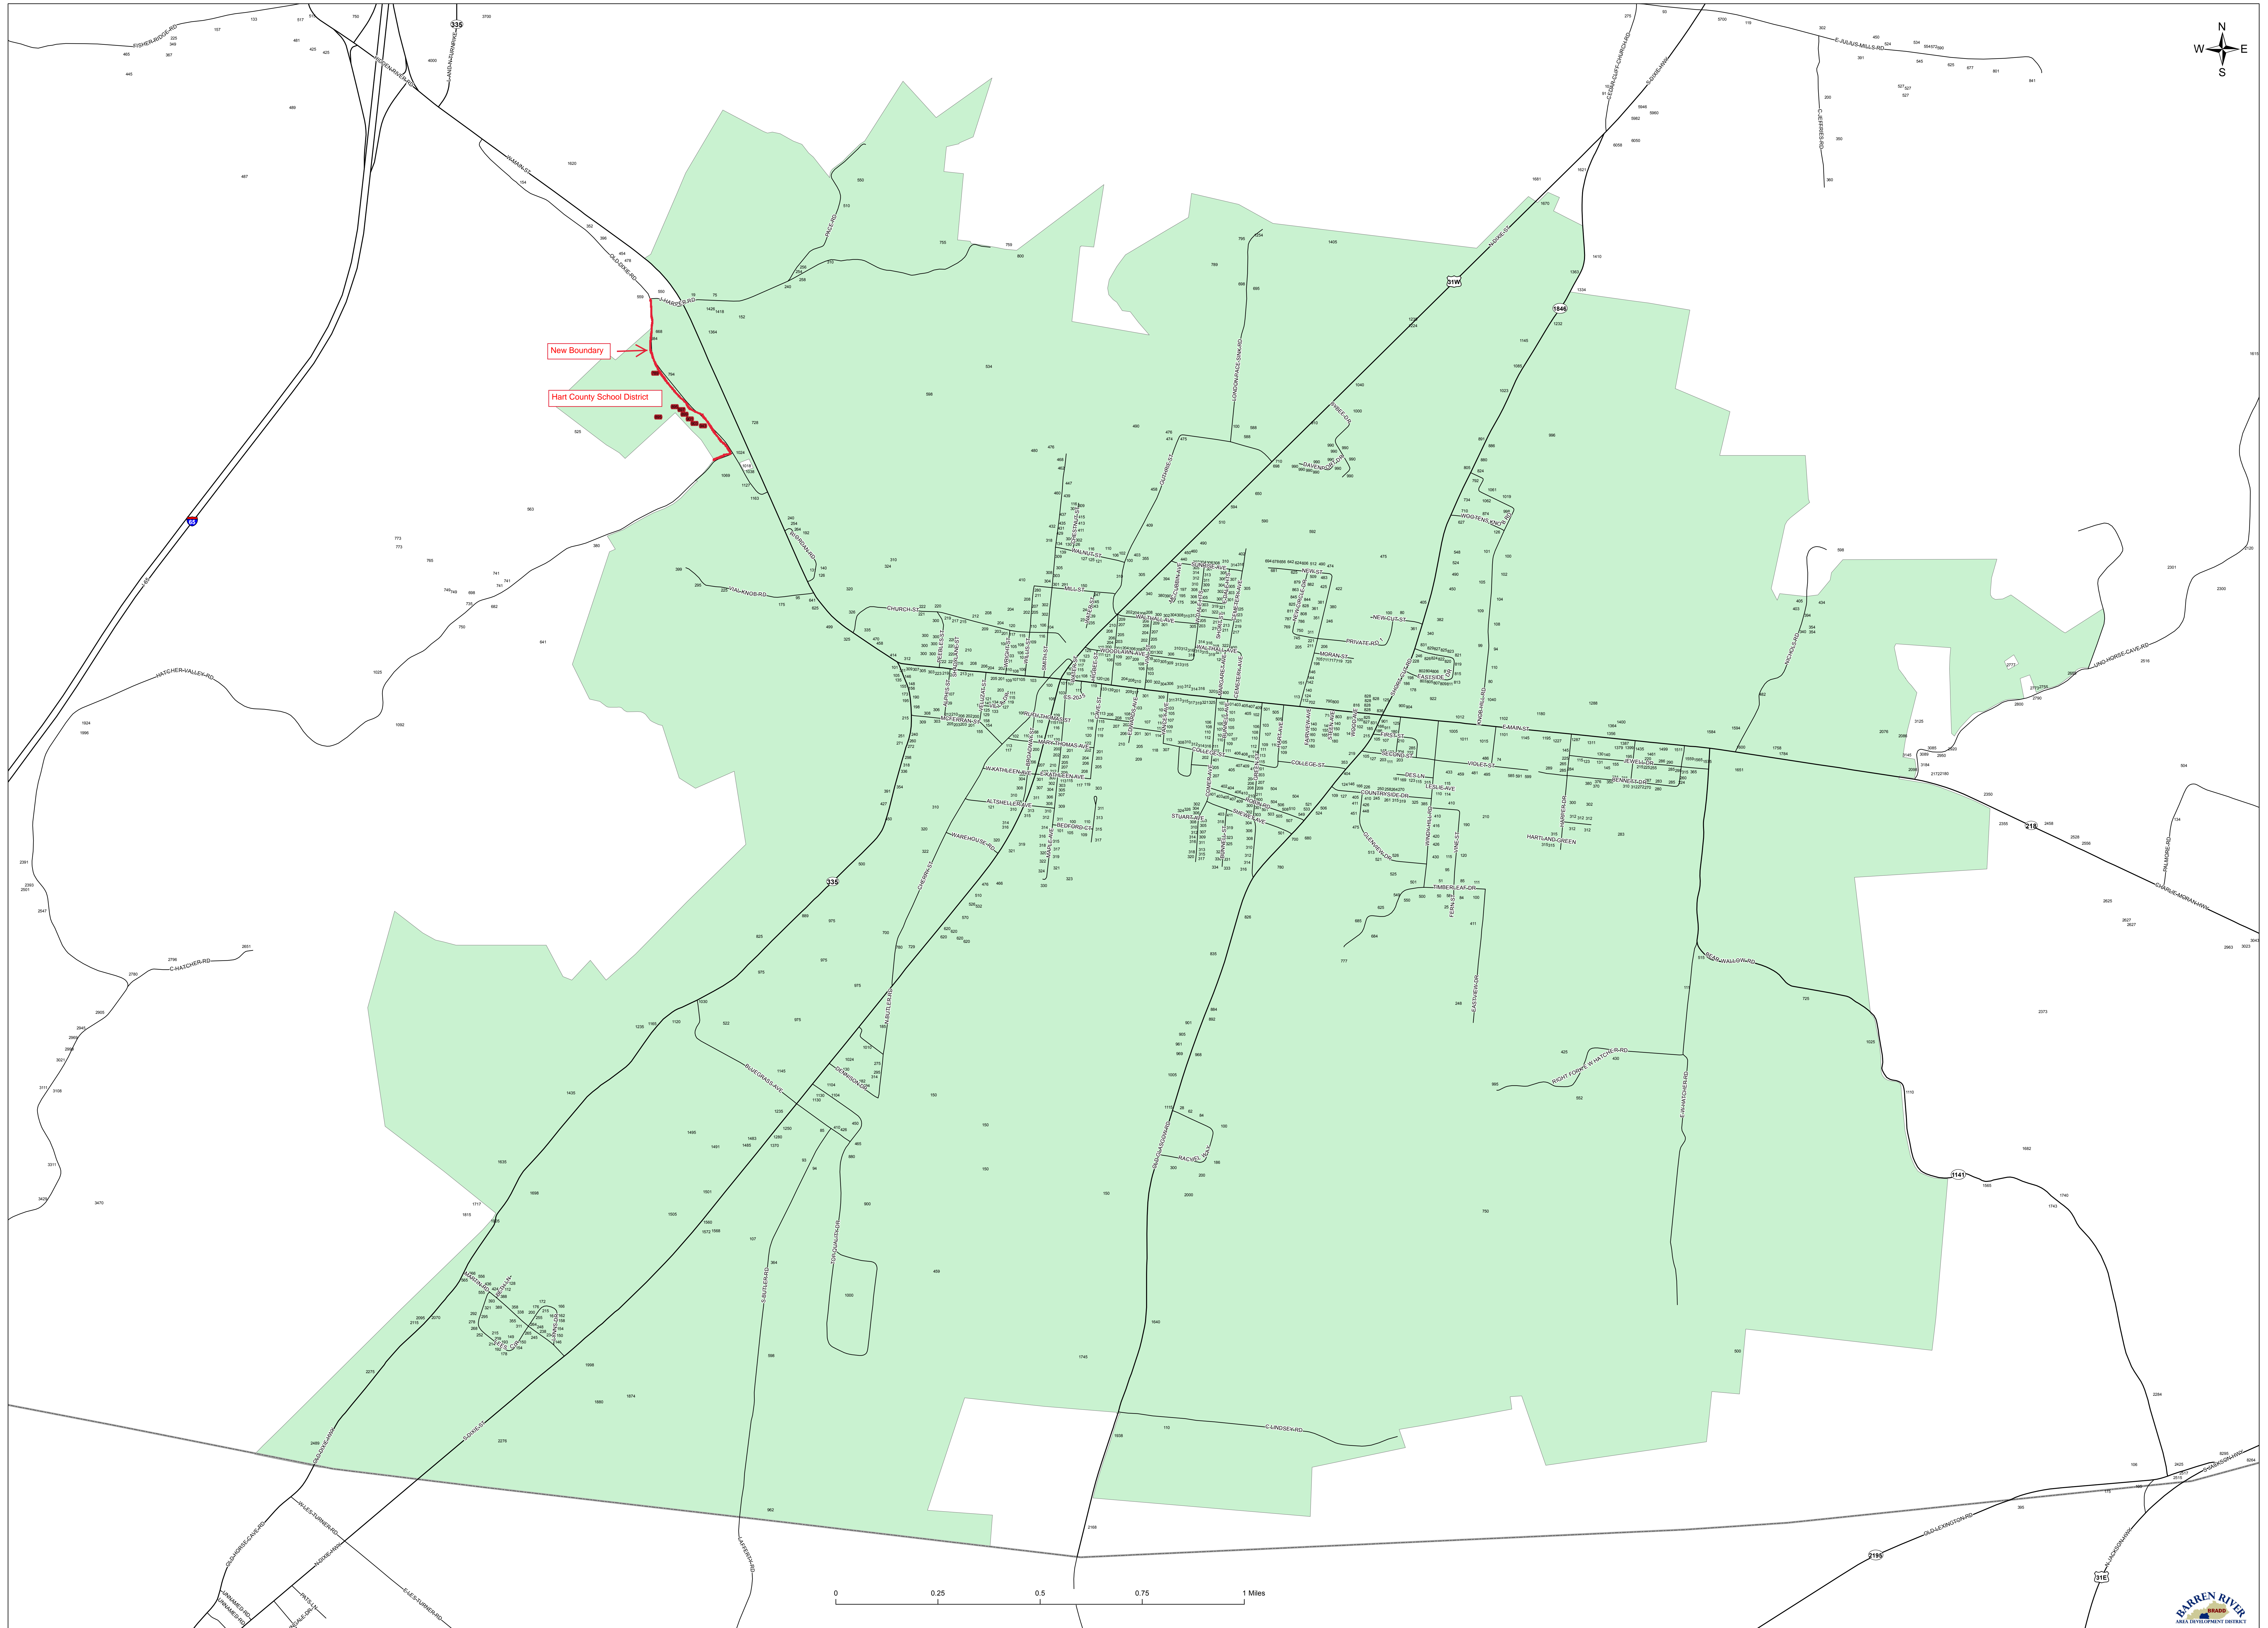

Caverna Independent School District - Hart County

New Boundary

Hart County School District

0 0.25 0.5 0.75 1 Miles